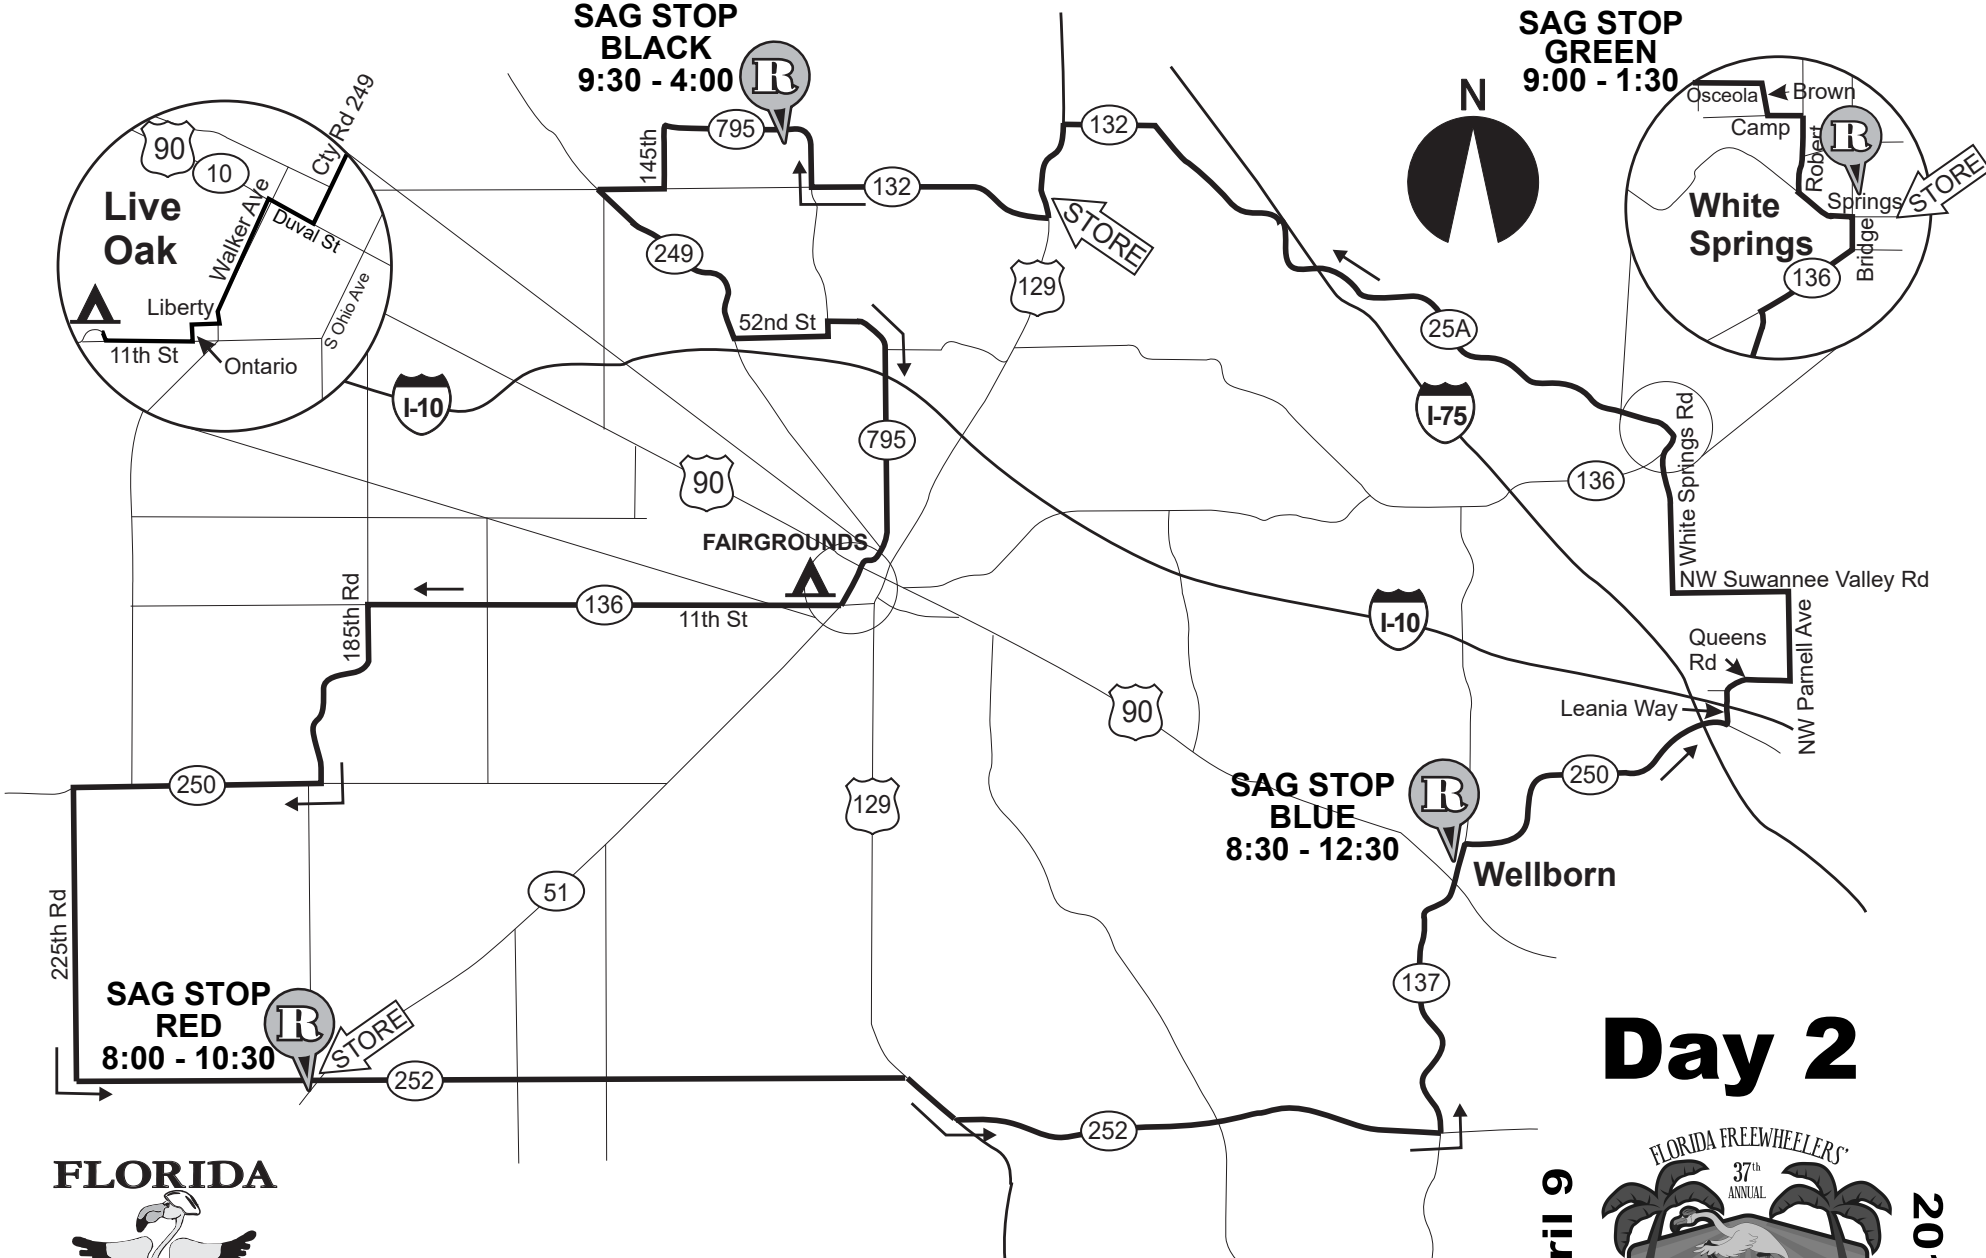

**SAG STOP
BLACK
9:30 - 4:00**

**SAG STOP
GREEN
9:00 - 1:30**

**SAG STOP
BLUE
8:30 - 12:30**

**SAG STOP
RED
8:00 - 10:30**

FLORIDA

www.floridafreewheelers.com

- ! Obey all traffic laws
- ! Helmets required when riding
- ! Ride single file on busy roads
- ! Don't ride more than two abreast
- ! No headphones
- ! Announce and heed "Car Back"

Emergency Contact 911
Ride Assistance 321-303-3123
Staff Phone 352-978-4428

Day 2

April 9

2017

century